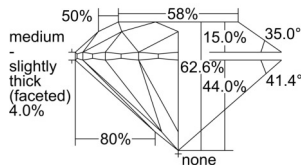

GIA®

FACSIMILE

GIA REPORT 2507175411

Verify this report at GIA.edu

GIA NATURAL DIAMOND DOSSIER®

August 12, 2024
GIA Report Number 2507175411
Shape and Cutting Style ..... Round Brilliant
Measurements ..... 5.68 - 5.71 x 3.57 mm

GRADING RESULTS

Carat Weight ..... 0.71 carat
Color Grade ..... G
Clarity Grade VS1
Cut Grade ..... Excellent

ADDITIONAL GRADING INFORMATION

Polish ..... Excellent
Symmetry ..... Excellent
Fluorescence ..... None
Clarity Characteristics..... Crystal, Pinpoint, Cloud
Inscription(s): GIA 2507175411

PROPORTIONS

Profile to actual proportions

GRADING SCALES

GIA COLOR SCALE	GIA CLARITY SCALE	GIA CUT SCALE	
D	FLAWLESS	EXCELLENT	
E	INTERNALLY FLAWLESS		
F		VVS₁	VERY GOOD
G	VVS₂		
H	VS₁	GOOD	
I	VS₂		
J	SI₁	FAIR	
K	SI₂		
L	I₁	POOR	
M			
N			
O	I₂		
P			
Q			
R	I₃		
S			
T			
U			
V			
W			
X			
Y			
Z