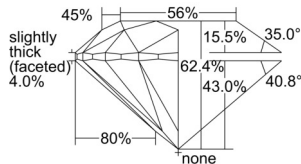

GIA®

FACSIMILE

GIA REPORT 2507176573

Verify this report at GIA.edu

GIA NATURAL DIAMOND DOSSIER®

August 13, 2024
GIA Report Number 2507176573
Shape and Cutting Style ..... Round Brilliant
Measurements ..... 4.86 - 4.89 x 3.04 mm

GRADING RESULTS

Carat Weight ..... 0.45 carat
Color Grade ..... E
Clarity Grade VS1
Cut Grade ..... Excellent

ADDITIONAL GRADING INFORMATION

Polish ..... Excellent
Symmetry ..... Excellent
Fluorescence ..... None
Clarity Characteristics ..... Cloud, Pinpoint
Inscription(s): GIA 2507176573

PROPORTIONS

Profile to actual proportions