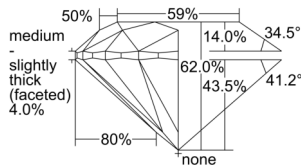

GIA®

FACSIMILE

GIA NATURAL DIAMOND DOSSIER®

August 13, 2024
GIA Report Number 2507177545
Shape and Cutting Style ..... Round Brilliant
Measurements ..... 4.59 - 4.61 x 2.85 mm

GRADING RESULTS

Carat Weight ..... 0.37 carat
Color Grade I
Clarity Grade S11
Cut Grade ..... Excellent

ADDITIONAL GRADING INFORMATION

Polish ..... Excellent
Symmetry ..... Excellent
Fluorescence ..... None
Clarity Characteristics ..... Cloud
Inscription(s): GIA 2507177545

GIA REPORT 2507177545

Verify this report at GIA.edu

PROPORTIONS

Profile to actual proportions

GRADING SCALES

GIA COLOR SCALE	GIA CLARITY SCALE	GIA CUT SCALE
D	FLAWLESS	EXCELLENT
E	FLAWLESS	
F	INTERNALLY FLAWLESS	VERY GOOD
G	FLAWLESS	
H	VVS₁	GOOD
I	VVS₂	
J	VS₁	FAIR
K	VS₂	
L	S1₁	POOR
M	S1₂	
N	I₁	
O	I₂	
P	I₃	
Q		
R		
S		
T		
U		
V		
W		
X		
Y		
Z