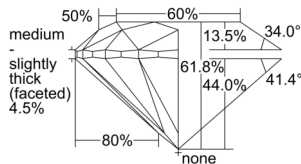

GIA®

FACSIMILE

GIA REPORT 2507181387

Verify this report at GIA.edu

GIA NATURAL DIAMOND DOSSIER®

August 14, 2024
GIA Report Number 2507181387
Shape and Cutting Style ..... Round Brilliant
Measurements ..... 4.27 - 4.31 x 2.65 mm

GRADING RESULTS

Carat Weight ..... 0.30 carat
Color Grade ..... F
Clarity Grade VS1
Cut Grade ..... Excellent

ADDITIONAL GRADING INFORMATION

Polish ..... Excellent
Symmetry ..... Excellent
Fluorescence ..... None
Clarity Characteristics ..... Cloud, Indented Natural
Inscription(s): GIA 2507181387

PROPORTIONS

Profile to actual proportions

GRADING SCALES

GIA COLOR SCALE

COLORLESS	D
	E
	F
	G
	H
	I
NEAR COLORLESS	J
	K
	L
FAIN	M
	N
	O
	P
	Q
	R
	S
	T
	U
	V
	W
	X
	Y
LIGHT	Z

GIA CLARITY SCALE

	FLAWLESS
	INTERNALLY FLAWLESS
VERY VERY SLIGHTLY INCLUDED	VVS₁
	VVS₂
VERY SLIGHTLY INCLUDED	VS₁
	VS₂
SLIGHTLY INCLUDED	SI₁
	SI₂
	I₁
	I₂
INCLUDED	I₃

GIA CUT SCALE

	EXCELLENT
	VERY GOOD
	GOOD
	FAIR
	POOR