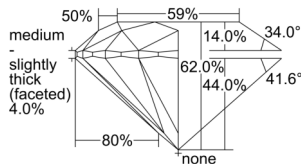

GIA®

FACSIMILE

GIA REPORT 2507181634

Verify this report at GIA.edu

GIA NATURAL DIAMOND DOSSIER®

August 14, 2024
GIA Report Number 2507181634
Shape and Cutting Style ..... Round Brilliant
Measurements ..... 5.76 - 5.78 x 3.58 mm

GRADING RESULTS

Carat Weight ..... 0.73 carat
Color Grade I
Clarity Grade VS1
Cut Grade ..... Excellent

ADDITIONAL GRADING INFORMATION

Polish ..... Excellent
Symmetry ..... Excellent
Fluorescence ..... None
Clarity Characteristics ..... Feather, Pinpoint, Cloud
Inscription(s): GIA 2507181634

PROPORTIONS

Profile to actual proportions

GRADING SCALES

GIA COLOR SCALE	GIA CLARITY SCALE	GIA CUT SCALE	
D	FLAWLESS	EXCELLENT	
E	INTERNALLY FLAWLESS		
F		VVS₁	VERY GOOD
G	VVS₂		
H	VS₁	GOOD	
I	VS₂		
J	SI₁	FAIR	
K	SI₂		
L	I₁	POOR	
M	I₂		
N	I₃		
O			
P			
Q			
R			
S			
T			
U			
V			
W			
X			
Y			
Z