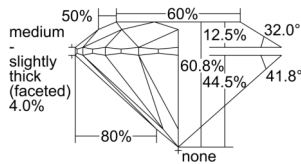

GIA®

FACSIMILE

GIA REPORT 2507183796

Verify this report at GIA.edu

GIA NATURAL DIAMOND DOSSIER®

August 13, 2024
GIA Report Number 2507183796
Shape and Cutting Style ..... Round Brilliant
Measurements ..... 5.40 - 5.44 x 3.30 mm

GRADING RESULTS

Carat Weight ..... 0.59 carat
Color Grade ..... G
Clarity Grade VS1
Cut Grade ..... Excellent

ADDITIONAL GRADING INFORMATION

Polish ..... Excellent
Symmetry ..... Excellent
Fluorescence ..... None
Clarity Characteristics..... Indented Natural, Pinpoint
Inscription(s): GIA 2507183796

PROPORTIONS

Profile to actual proportions

GRADING SCALES

GIA COLOR SCALE	GIA CLARITY SCALE	GIA CUT SCALE	
D	FLAWLESS	EXCELLENT	
E	INTERNALLY FLAWLESS		
F		VVS₁	VERY GOOD
G	VVS₂		
H	VS₁	GOOD	
I	VS₂		
J	SI₁	FAIR	
K	SI₂		
L	I₁	POOR	
M	I₂		
N	I₃		
O			
P			
Q			
R			
S			
T			
U			
V			
W			
X			
Y			
Z