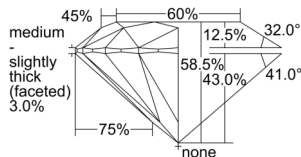

GIA®

FACSIMILE

GIA REPORT 2507185892

Verify this report at GIA.edu

GIA NATURAL DIAMOND DOSSIER®

August 14, 2024
GIA Report Number 2507185892
Shape and Cutting Style ..... Round Brilliant
Measurements ..... 4.39 - 4.41 x 2.57 mm

GRADING RESULTS

Carat Weight ..... 0.30 carat
Color Grade ..... E
Clarity Grade S11
Cut Grade ..... Excellent

ADDITIONAL GRADING INFORMATION

Polish ..... Excellent
Symmetry ..... Excellent
Fluorescence ..... None
Clarity Characteristics ..... Cloud, Crystal
Inscription(s): GIA 2507185892

PROPORTIONS

Profile to actual proportions

GRADING SCALES

GIA COLOR SCALE	GIA CLARITY SCALE	GIA CUT SCALE	
D	FLAWLESS	EXCELLENT	
E	INTERNALLY FLAWLESS		
F		VVS₁	VERY GOOD
G	VVS₂		
H	VS₁	GOOD	
I	VS₂		
J	S1₁	FAIR	
K	S1₂		
L	I₁	POOR	
M	I₂		
N	I₃		
O			
P			
Q			
R			
S			
T			
U			
V			
W			
X			
Y			
Z