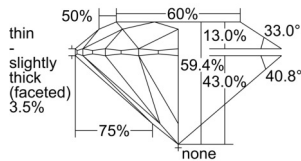

GIA®

FACSIMILE

GIA REPORT 2507192708

Verify this report at GIA.edu

GIA NATURAL DIAMOND DOSSIER®

August 16, 2024
GIA Report Number 2507192708
Shape and Cutting Style ..... Round Brilliant
Measurements ..... 4.43 - 4.46 x 2.64 mm

GRADING RESULTS

Carat Weight ..... 0.32 carat
Color Grade ..... F
Clarity Grade VS1
Cut Grade ..... Excellent

ADDITIONAL GRADING INFORMATION

Polish ..... Excellent
Symmetry ..... Excellent
Fluorescence ..... None
Clarity Characteristics..... Cloud, Crystal, Needle, Pinpoint
Inspection(s): GIA 2507192708

PROPORTIONS

Profile to actual proportions

GRADING SCALES

GIA COLOR SCALE	GIA CLARITY SCALE	GIA CUT SCALE	
D	FLAWLESS	EXCELLENT	
E	INTERNALLY FLAWLESS		
F		VVS₁	VERY GOOD
G	VVS₂		
H	VS₁	GOOD	
I	VS₂		
J	SI₁	FAIR	
K	SI₂		
L	I₁	POOR	
M	I₂		
N	I₃		
O			
P			
Q			
R			
S			
T			
U			
V			
W			
X			
Y			
Z