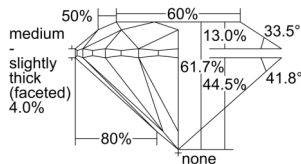

GIA®

FACSIMILE

GIA NATURAL DIAMOND DOSSIER®

August 14, 2024
GIA Report Number 2507193774
Shape and Cutting Style ..... Round Brilliant
Measurements ..... 5.68 - 5.72 x 3.51 mm

GRADING RESULTS

Carat Weight ..... 0.70 carat
Color Grade ..... G
Clarity Grade S11
Cut Grade ..... Excellent

ADDITIONAL GRADING INFORMATION

Polish ..... Excellent
Symmetry ..... Excellent
Fluorescence ..... None
Clarity Characteristics ..... Cloud
Inscription(s): GIA 2507193774

GIA REPORT 2507193774

Verify this report at GIA.edu

PROPORTIONS

Profile to actual proportions

GRADING SCALES

GIA COLOR SCALE	GIA CLARITY SCALE	GIA CUT SCALE	
D	FLAWLESS	EXCELLENT	
E	INTERNALLY FLAWLESS		
F		VVS₁	VERY GOOD
G	VVS₂		
H	VS₁	GOOD	
I	VS₂		
J	S1₁	FAIR	
K	S1₂		
L	I₁	POOR	
M	I₂		
N	I₃		
O			
P			
Q			
R			
S			
T			
U			
V			
W			
X			
Y			
Z