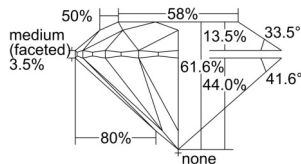

GIA®

FACSIMILE

GIA REPORT 2507203601

Verify this report at GIA.edu

GIA NATURAL DIAMOND DOSSIER®

August 20, 2024
GIA Report Number 2507203601
Shape and Cutting Style ..... Round Brilliant
Measurements ..... 4.31 - 4.33 x 2.66 mm

GRADING RESULTS

Carat Weight ..... 0.30 carat
Color Grade ..... F
Clarity Grade S11
Cut Grade ..... Excellent

ADDITIONAL GRADING INFORMATION

Polish ..... Very Good
Symmetry ..... Excellent
Fluorescence ..... None
Clarity Characteristics ..... Cloud, Crystal
Inscription(s): GIA 2507203601

PROPORTIONS

Profile to actual proportions

GRADING SCALES

GIA COLOR SCALE	GIA CLARITY SCALE	GIA CUT SCALE	
D	FLAWLESS	EXCELLENT	
E	INTERNALLY FLAWLESS		
F		VVS₁	VERY GOOD
G	VVS₂		
H	VS₁	GOOD	
I	VS₂		
J	S1₁	FAIR	
K	S1₂		
L	I₁	POOR	
M	I₂		
N	I₃		
O			
P			
Q			
R			
S			
T			
U			
V			
W			
X			
Y			
Z