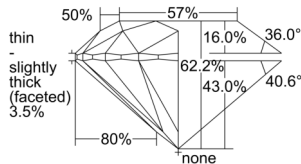

GIA®

FACSIMILE

GIA REPORT 2507203787

Verify this report at GIA.edu

GIA NATURAL DIAMOND DOSSIER®

August 16, 2024
GIA Report Number 2507203787
Shape and Cutting Style ..... Round Brilliant
Measurements ..... 5.64 - 5.67 x 3.52 mm

GRADING RESULTS

Carat Weight ..... 0.70 carat
Color Grade ..... G
Clarity Grade VS1
Cut Grade ..... Excellent

ADDITIONAL GRADING INFORMATION

Polish ..... Excellent
Symmetry ..... Excellent
Fluorescence ..... Medium Blue
Clarity Characteristics..... Cloud, Cavity, Needle, Pinpoint
Inscription(s): GIA 2507203787

PROPORTIONS

Profile to actual proportions

GRADING SCALES

GIA COLOR SCALE

COLORLESS	D
	E
	F
	G
	H
	I
	J
NEAR COLORLESS	K
	L
Faint	M
	N
	O
	P
Very Light	Q
	R
	S
	T
	U
	V
Light	W
	X
	Y
	Z

GIA CLARITY SCALE

FLAWLESS	VERY VERY SLIGHTLY INCLUDED	VS₁	VS₂	VS₁	VS₂	SL₁	SL₂	I₁	I₂	I₃		
											FLAWLESS	INTERNALLY FLAWLESS

GIA CUT SCALE

EXCELLENT
VERY GOOD
GOOD
FAIR
POOR