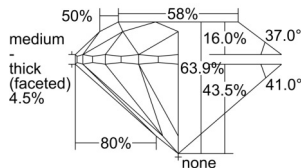

GIA®

FACSIMILE

GIA REPORT 2507206543

Verify this report at GIA.edu

GIA NATURAL DIAMOND DOSSIER®

August 19, 2024
GIA Report Number 2507206543
Shape and Cutting Style ..... Round Brilliant
Measurements ..... 5.55 - 5.61 x 3.56 mm

GRADING RESULTS

Carat Weight ..... 0.70 carat
Color Grade I
Clarity Grade VS1
Cut Grade ..... Very Good

ADDITIONAL GRADING INFORMATION

Polish ..... Excellent
Symmetry ..... Very Good
Fluorescence ..... None
Clarity Characteristics..... Indented Natural, Pinpoint, Cloud
Inscription(s): GIA 2507206543

PROPORTIONS

Profile to actual proportions

GRADING SCALES

GIA COLOR SCALE	GIA CLARITY SCALE	GIA CUT SCALE	
D	FLAWLESS	EXCELLENT	
E	INTERNALLY FLAWLESS		
F		VVS₁	VERY GOOD
G	VVS₂		
H	VS₁	GOOD	
I	VS₂		
J	SI₁	FAIR	
K	SI₂		
L	I₁	POOR	
M	I₂		
N	I₃		
O			
P			
Q			
R			
S			
T			
U			
V			
W			
X			
Y			
Z