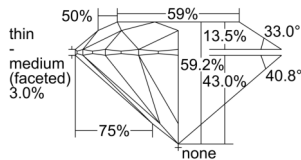

GIA®

FACSIMILE

GIA REPORT 2507207999

Verify this report at GIA.edu

GIA NATURAL DIAMOND DOSSIER®

August 16, 2024
GIA Report Number 2507207999
Shape and Cutting Style ..... Round Brilliant
Measurements ..... 6.22 - 6.24 x 3.69 mm

GRADING RESULTS

Carat Weight ..... 0.87 carat
Color Grade ..... G
Clarity Grade S11
Cut Grade ..... Excellent

ADDITIONAL GRADING INFORMATION

Polish ..... Excellent
Symmetry ..... Excellent
Fluorescence ..... None
Clarity Characteristics ..... Crystal
Inscription(s): GIA 2507207999

PROPORTIONS

Profile to actual proportions

GRADING SCALES

GIA COLOR SCALE	GIA CLARITY SCALE	GIA CUT SCALE	
D	FLAWLESS	EXCELLENT	
E	INTERNALLY FLAWLESS		
F		VVS₁	VERY GOOD
G	VVS₂		
H	VS₁	GOOD	
I	VS₂		
J	S1₁	FAIR	
K	S1₂		
L	I₁	POOR	
M	I₂		
N	I₃		
O			
P			
Q			
R			
S			
T			
U			
V			
W			
X			
Y			
Z