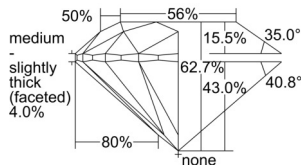

GIA®

FACSIMILE

GIA REPORT 2507210736

Verify this report at GIA.edu

GIA NATURAL DIAMOND DOSSIER®

September 12, 2024
GIA Report Number 2507210736
Shape and Cutting Style ..... Round Brilliant
Measurements ..... 5.35 - 5.39 x 3.36 mm

GRADING RESULTS

Carat Weight ..... 0.60 carat
Color Grade ..... G
Clarity Grade S11
Cut Grade ..... Excellent

ADDITIONAL GRADING INFORMATION

Polish ..... Excellent
Symmetry ..... Excellent
Fluorescence ..... None
Clarity Characteristics ..... Crystal, Cloud
Inscription(s): GIA 2507210736

PROPORTIONS

Profile to actual proportions

GRADING SCALES

GIA COLOR SCALE	GIA CLARITY SCALE	GIA CUT SCALE	
D	FLAWLESS	EXCELLENT	
E	INTERNALLY FLAWLESS		
F		VVS₁	VERY GOOD
G	VVS₂		
H	VS₁	GOOD	
I	VS₂		
J	S1₁	FAIR	
K	S1₂		
L	I₁	POOR	
M	I₂		
N	I₃		
O			
P			
Q			
R			
S			
T			
U			
V			
W			
X			
Y			
Z