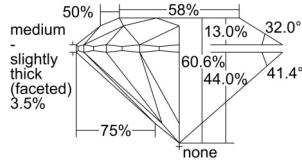

GIA®

FACSIMILE

GIA REPORT 2507211734

Verify this report at GIA.edu

GIA NATURAL DIAMOND DOSSIER®

August 15, 2024
GIA Report Number 2507211734
Shape and Cutting Style ..... Round Brilliant
Measurements ..... 5.72 - 5.76 x 3.48 mm

GRADING RESULTS

Carat Weight ..... 0.70 carat
Color Grade ..... G
Clarity Grade VS1
Cut Grade ..... Excellent

ADDITIONAL GRADING INFORMATION

Polish ..... Excellent
Symmetry ..... Excellent
Fluorescence ..... None
Clarity Characteristics ..... Feather, Cloud, Pinpoint
Inspection(s): GIA 2507211734

PROPORTIONS

Profile to actual proportions

GRADING SCALES

GIA COLOR SCALE	GIA CLARITY SCALE	GIA CUT SCALE
D	FLAWLESS	EXCELLENT
E	FLAWLESS	
F	INTERNALLY FLAWLESS	VERY GOOD
G	FLAWLESS	
H	VVS₁	GOOD
I	VVS₂	
J	VS₁	FAIR
K	VS₂	
L	SI₁	POOR
M	SI₂	
N	I₁	
O	I₂	
P	I₃	
Q		
R		
S		
T		
U		
V		
W		
X		
Y		
Z