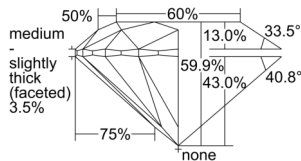

GIA®

FACSIMILE

GIA REPORT 2507215163

Verify this report at GIA.edu

GIA NATURAL DIAMOND DOSSIER®

August 20, 2024
GIA Report Number 2507215163
Shape and Cutting Style ..... Round Brilliant
Measurements ..... 5.14 - 5.16 x 3.09 mm

GRADING RESULTS

Carat Weight ..... 0.50 carat
Color Grade ..... G
Clarity Grade VS1
Cut Grade ..... Excellent

ADDITIONAL GRADING INFORMATION

Polish ..... Excellent
Symmetry ..... Excellent
Fluorescence ..... None
Clarity Characteristics ..... Crystal
Inscription(s): GIA 2507215163

PROPORTIONS

Profile to actual proportions

GRADING SCALES

GIA COLOR SCALE	GIA CLARITY SCALE	GIA CUT SCALE	
D	FLAWLESS	EXCELLENT	
E	INTERNALLY FLAWLESS		
F		VVS₁	VERY GOOD
G	VVS₂		
H	VS₁	GOOD	
I	VS₂		
J	SI₁	FAIR	
K	SI₂		
L	I₁	POOR	
M	I₂		
N	I₃		
O			
P			
Q			
R			
S			
T			
U			
V			
W			
X			
Y			
Z