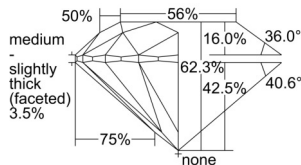

GIA®

FACSIMILE

GIA REPORT 2507215316

Verify this report at GIA.edu

GIA NATURAL DIAMOND DOSSIER®

August 21, 2024
GIA Report Number 2507215316
Shape and Cutting Style ..... Round Brilliant
Measurements ..... 6.15 - 6.18 x 3.84 mm

GRADING RESULTS

Carat Weight ..... 0.90 carat
Color Grade ..... D
Clarity Grade S11
Cut Grade ..... Excellent

ADDITIONAL GRADING INFORMATION

Polish ..... Excellent
Symmetry ..... Excellent
Fluorescence ..... None
Clarity Characteristics ..... Crystal
Inscription(s): GIA 2507215316

PROPORTIONS

Profile to actual proportions

GRADING SCALES

GIA COLOR SCALE	GIA CLARITY SCALE	GIA CUT SCALE	
D	FLAWLESS	EXCELLENT	
E	INTERNALLY FLAWLESS		
F		VVS₁	VERY GOOD
G	VVS₂		
H	VS₁	GOOD	
I	VS₂		
J	S1₁	FAIR	
K	S1₂		
L	I₁	POOR	
M	I₂		
N	I₃		
O			
P			
Q			
R			
S			
T			
U			
V			
W			
X			
Y			
Z