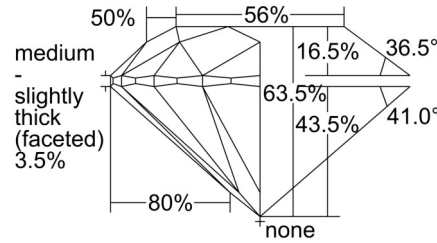

GIA NATURAL DIAMOND GRADING REPORT

August 16, 2024
 GIA Report Number 2507216088
 Shape and Cutting Style Round Brilliant
 Measurements 6.30 - 6.35 x 4.02 mm

GRADING RESULTS

Carat Weight 1.00 carat
 Color Grade I
 Clarity Grade VVS1
 Cut Grade Excellent

ADDITIONAL GRADING INFORMATION

Polish Excellent
 Symmetry Excellent
 Fluorescence None
 Inscription(s): GIA 2507216088

PROPORTIONS

Profile to actual proportions

CLARITY CHARACTERISTICS

KEY TO SYMBOLS*

- Cloud
- Feather
- Natural
- Extra Facet

* Red symbols denote internal characteristics (inclusions). Green or black symbols denote external characteristics (blemishes). Diagram is an approximate representation of the diamond, and symbols shown indicate type, position, and approximate size of clarity characteristics. All clarity characteristics may not be shown. Details of finish are not shown.