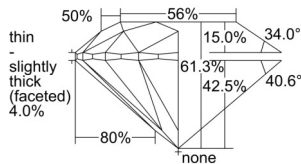

GIA®

FACSIMILE

GIA REPORT 2507216199

Verify this report at GIA.edu

GIA NATURAL DIAMOND DOSSIER®

August 20, 2024
GIA Report Number 2507216199
Shape and Cutting Style ..... Round Brilliant
Measurements ..... 4.30 - 4.32 x 2.64 mm

GRADING RESULTS

Carat Weight ..... 0.30 carat
Color Grade ..... F
Clarity Grade S11
Cut Grade ..... Excellent

ADDITIONAL GRADING INFORMATION

Polish ..... Excellent
Symmetry ..... Excellent
Fluorescence ..... None
Clarity Characteristics ..... Cloud, Crystal
Inscription(s): GIA 2507216199

PROPORTIONS

Profile to actual proportions

GRADING SCALES

GIA COLOR SCALE	GIA CLARITY SCALE	GIA CUT SCALE	
D	FLAWLESS	EXCELLENT	
E	INTERNALLY FLAWLESS		
F		VVS₁	VERY GOOD
G	VVS₂		
H	VS₁	GOOD	
I	VS₂		
J	S1₁	FAIR	
K	S1₂		
L	I₁	POOR	
M	I₂		
N	I₃		
O			
P			
Q			
R			
S			
T			
U			
V			
W			
X			
Y			
Z