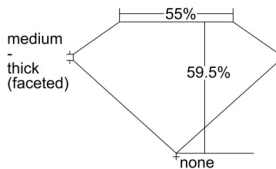

GIA®

FACSIMILE

GIA REPORT 2507216564

Verify this report at GIA.edu

GIA NATURAL DIAMOND DOSSIER®

August 20, 2024
GIA Report Number 2507216564
Shape and Cutting Style ..... Heart Brilliant
Measurements ..... 4.79 x 5.62 x 3.34 mm

GRADING RESULTS

Carat Weight ..... 0.52 carat
Color Grade ..... F
Clarity Grade VVS1

ADDITIONAL GRADING INFORMATION

Polish ..... Excellent
Symmetry ..... Excellent
Fluorescence ..... Faint
Clarity Characteristics ..... Pinpoint, Feather
Inscription(s): GIA 2507216564

PROPORTIONS

Profile not to actual proportions

GRADING SCALES

GIA COLOR SCALE		GIA CLARITY SCALE			
COLORLESS	D	VERY VERY SLIGHTLY INCLUDED	FLAWLESS		
	E		INTERNALLY FLAWLESS		
	F	VERY SLIGHTLY INCLUDED	VVS₁		
	G		VVS₂		
	H		VS₁		
	NEAR COLORLESS	I	SLIGHTLY INCLUDED	VS₂	
		J		SI₁	
		FAINT	K	INCLUDED	SI₂
			L		I₁
			M		I₂
VERTICALLY LIGHT			N	INCLUDED	I₃
	O				
	P				
	LIGHT	Q			
		R			
		S			
T					
	U				
	V				
	W				
	X				
	Y				
	Z