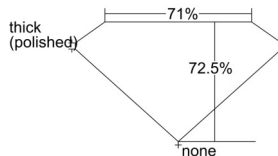

GIA®

FACSIMILE

GIA REPORT 2507223990

Verify this report at GIA.edu

GIA NATURAL DIAMOND DOSSIER®

August 20, 2024
GIA Report Number 2507223990
Shape and Cutting Style ..... Square Modified Brilliant
Measurements ..... 4.99 x 4.95 x 3.59 mm

GRADING RESULTS

Carat Weight ..... 0.80 carat
Color Grade ..... J
Clarity Grade VVS1

ADDITIONAL GRADING INFORMATION

Polish ..... Excellent
Symmetry ..... Very Good
Fluorescence ..... None
Clarity Characteristics ..... Pinpoint
Inscription(s): GIA 2507223990

PROPORTIONS

Profile not to actual proportions

GRADING SCALES

GIA COLOR SCALE		GIA CLARITY SCALE			
COLORLESS	D	VERY VERY SLIGHTLY INCLUDED	FLAWLESS		
	E		INTERNALLY FLAWLESS		
	F	VERY SLIGHTLY INCLUDED	VVS₁		
	G		VVS₂		
	H		VS₁		
	NEAR COLORLESS	I	SLIGHTLY INCLUDED	VS₂	
		J		SI₁	
		FAINT	K	INCLUDED	SI₂
			L		I₁
			M		I₂
VERT LIGHT	N	INCLUDED	I₃		
	O				
	P				
	Q				
	R				
	S				
	T				
LIGHT	U				
	V				
	W				
	X				
Y					
Z