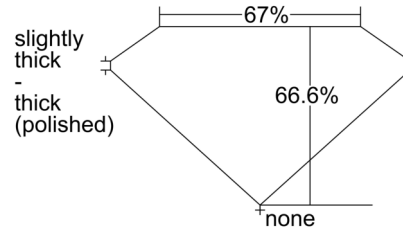

GIA NATURAL DIAMOND GRADING REPORT

August 21, 2024

GIA Report Number 2507225269

Shape and Cutting Style Cut-Cornered Rectangular
Modified Brilliant

Measurements 9.47 x 7.28 x 4.85 mm

GRADING RESULTS

Carat Weight 3.02 carat

PROPORTIONS

Profile not to actual proportions

CLARITY CHARACTERISTICS

KEY TO SYMBOLS*

- Crystal
- ☁ Cloud
- ~ Feather
- \ Needle

* Red symbols denote internal characteristics (inclusions). Green or black symbols denote external characteristics (blemishes). Diagram is an approximate representation of the diamond, and symbols shown indicate type, position, and approximate size of clarity characteristics. All clarity characteristics may not be shown. Details of finish are not shown.