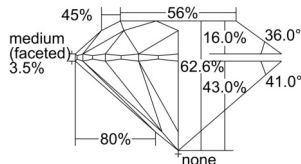

GIA®

FACSIMILE

GIA REPORT 2507229543

Verify this report at GIA.edu

GIA NATURAL DIAMOND DOSSIER®

August 21, 2024
GIA Report Number 2507229543
Shape and Cutting Style ..... Round Brilliant
Measurements ..... 4.33 - 4.35 x 2.72 mm

GRADING RESULTS

Carat Weight ..... 0.31 carat
Color Grade ..... H
Clarity Grade S11
Cut Grade ..... Excellent

ADDITIONAL GRADING INFORMATION

Polish ..... Excellent
Symmetry ..... Excellent
Fluorescence ..... None
Clarity Characteristics ..... Cloud
Inscription(s): GIA 2507229543

PROPORTIONS

Profile to actual proportions

GRADING SCALES

GIA COLOR SCALE

COLORED	D
	E
	F
	G
	H
	I
	J
NEAR COLORLESS	K
	L
	M
	N
	O
	P
	Q
	R
	S
	T
	U
	V
	W
	X
	Y
LIGHT	Z

GIA CLARITY SCALE

FLAWLESS	VERY VERY SLIGHTLY INCLUDED	VVS₁	VVS₂	VS₁	VS₂	SI₁	SI₂	I₁	I₂	I₃	
											INTERNALLY FLAWLESS

GIA CUT SCALE

EXCELLENT
VERY GOOD
GOOD
FAIR
POOR