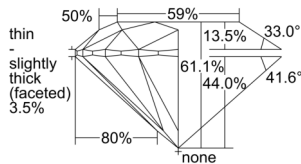

GIA®

FACSIMILE

GIA REPORT 2507229949

Verify this report at GIA.edu

GIA NATURAL DIAMOND DOSSIER®

August 21, 2024
GIA Report Number 2507229949
Shape and Cutting Style ..... Round Brilliant
Measurements ..... 4.57 - 4.59 x 2.80 mm

GRADING RESULTS

Carat Weight ..... 0.35 carat
Color Grade ..... D
Clarity Grade S11
Cut Grade ..... Excellent

ADDITIONAL GRADING INFORMATION

Polish ..... Excellent
Symmetry ..... Excellent
Fluorescence ..... None
Clarity Characteristics ..... Feather, Cloud, Crystal
Inscription(s): GIA 2507229949

PROPORTIONS

GRADING SCALES

GIA COLOR SCALE	GIA CLARITY SCALE	GIA CUT SCALE	
D	FLAWLESS	EXCELLENT	
E	INTERNALLY FLAWLESS		
F		VVS₁	VERY GOOD
G	VVS₂		
H	VS₁	GOOD	
I	VS₂		
J	S1₁	FAIR	
K	S1₂		
L	I₁	POOR	
M	I₂		
N	I₃		
O			
P			
Q			
R			
S			
T			
U			
V			
W			
X			
Y			
Z