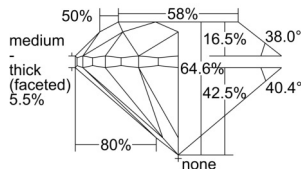

GIA®

FACSIMILE

GIA REPORT 2507230684

Verify this report at GIA.edu

GIA NATURAL DIAMOND DOSSIER®

August 21, 2024
GIA Report Number 2507230684
Shape and Cutting Style ..... Round Brilliant
Measurements ..... 4.89 - 4.94 x 3.18 mm

GRADING RESULTS

Carat Weight ..... 0.50 carat
Color Grade ..... E
Clarity Grade S11
Cut Grade ..... Very Good

ADDITIONAL GRADING INFORMATION

Polish ..... Excellent
Symmetry ..... Very Good
Fluorescence ..... None
Clarity Characteristics ..... Cloud
Inscription(s): GIA 2507230684

PROPORTIONS

Profile to actual proportions

GRADING SCALES

GIA COLOR SCALE	GIA CLARITY SCALE	GIA CUT SCALE
D	FLAWLESS	EXCELLENT
E	FLAWLESS	
F	INTERNALLY FLAWLESS	VERY GOOD
G	FLAWLESS	
H	VVS₁	GOOD
I	VVS₂	
J	VS₁	FAIR
K	VS₂	
L	S1₁	POOR
M	S1₂	
N	I₁	
O	I₂	
P	I₃	
Q		
R		
S		
T		
U		
V		
W		
X		
Y		
Z