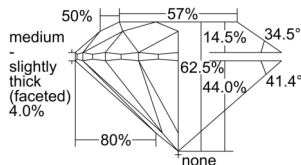

GIA®

FACSIMILE

GIA REPORT 2507237271

Verify this report at GIA.edu

GIA NATURAL DIAMOND DOSSIER®

August 22, 2024
GIA Report Number 2507237271
Shape and Cutting Style ..... Round Brilliant
Measurements ..... 5.90 - 5.93 x 3.70 mm

GRADING RESULTS

Carat Weight ..... 0.80 carat
Color Grade ..... F
Clarity Grade VS1
Cut Grade ..... Excellent

ADDITIONAL GRADING INFORMATION

Polish ..... Very Good
Symmetry ..... Very Good
Fluorescence ..... None
Clarity Characteristics ..... Cloud
Inscription(s): GIA 2507237271

PROPORTIONS

Profile to actual proportions

GRADING SCALES

GIA COLOR SCALE	GIA CLARITY SCALE	GIA CUT SCALE
D	FLAWLESS	EXCELLENT
E	FLAWLESS	
F	INTERNALLY FLAWLESS	VERY GOOD
G	FLAWLESS	
H	VVS₁	GOOD
I	VVS₂	
J	VS₁	FAIR
K	VS₂	
L	SI₁	POOR
M	SI₂	
N	I₁	
O	I₂	
P	I₃	
Q		
R		
S		
T		
U		
V		
W		
X		
Y		
Z