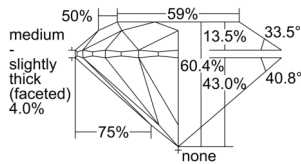

GIA®

FACSIMILE

GIA REPORT 2507237816

Verify this report at GIA.edu

GIA NATURAL DIAMOND DOSSIER®

August 21, 2024
GIA Report Number 2507237816
Shape and Cutting Style ..... Round Brilliant
Measurements ..... 4.00 - 4.03 x 2.43 mm

GRADING RESULTS

Carat Weight ..... 0.24 carat
Color Grade ..... F
Clarity Grade VVS1
Cut Grade ..... Excellent

ADDITIONAL GRADING INFORMATION

Polish ..... Excellent
Symmetry ..... Excellent
Fluorescence ..... None
Clarity Characteristics ..... Pinpoint
Inscription(s): GIA 2507237816

PROPORTIONS

Profile to actual proportions

GRADING SCALES

GIA COLOR SCALE	GIA CLARITY SCALE	GIA CUT SCALE	
D	FLAWLESS	EXCELLENT	
E	INTERNALLY FLAWLESS		
F		VVS₁	VERY GOOD
G	VVS₂		
H	VS₁	GOOD	
I	VS₂		
J	SI₁	FAIR	
K	SI₂		
L	I₁	POOR	
M			
N			
O	I₂		
P			
Q			
R	I₃		
S			
T			
U			
V			
W			
X			
Y			
Z