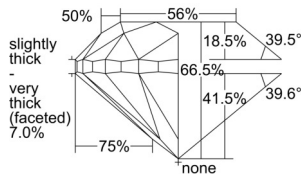

GIA®

FACSIMILE

GIA REPORT 2507237851

Verify this report at GIA.edu

GIA NATURAL DIAMOND DOSSIER®

August 21, 2024
GIA Report Number 2507237851
Shape and Cutting Style ..... Round Brilliant
Measurements ..... 4.79 - 4.85 x 3.21 mm

GRADING RESULTS

Carat Weight ..... 0.50 carat
Color Grade ..... E
Clarity Grade VS2
Cut Grade ..... Good

ADDITIONAL GRADING INFORMATION

Polish ..... Excellent
Symmetry ..... Good
Fluorescence ..... None
Clarity Characteristics ..... Cloud, Crystal
Inscription(s): GIA 2507237851

PROPORTIONS

Profile to actual proportions