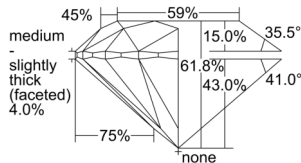

GIA®

FACSIMILE

GIA REPORT 2507237951

Verify this report at GIA.edu

GIA NATURAL DIAMOND DOSSIER®

August 21, 2024
GIA Report Number 2507237951
Shape and Cutting Style ..... Round Brilliant
Measurements ..... 4.30 - 4.33 x 2.67 mm

GRADING RESULTS

Carat Weight ..... 0.30 carat
Color Grade I
Clarity Grade VVS2
Cut Grade ..... Excellent

ADDITIONAL GRADING INFORMATION

Polish ..... Excellent
Symmetry ..... Excellent
Fluorescence ..... None
Clarity Characteristics ..... Pinpoint
Inscription(s): GIA 2507237951

PROPORTIONS

Profile to actual proportions