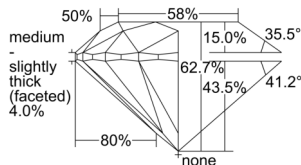

GIA®

FACSIMILE

GIA REPORT 2507237974

Verify this report at GIA.edu

GIA NATURAL DIAMOND DOSSIER®

August 21, 2024
GIA Report Number 2507237974
Shape and Cutting Style ..... Round Brilliant
Measurements ..... 4.29 - 4.31 x 2.70 mm

GRADING RESULTS

Carat Weight ..... 0.31 carat
Color Grade ..... G
Clarity Grade VS2
Cut Grade ..... Excellent

ADDITIONAL GRADING INFORMATION

Polish ..... Excellent
Symmetry ..... Excellent
Fluorescence ..... None
Clarity Characteristics ..... Crystal, Cloud
Inscription(s): GIA 2507237974

PROPORTIONS

Profile to actual proportions

GRADING SCALES

GIA COLOR SCALE

COLORLESS	D
	E
	F
	G
	H
	I
	J
NEAR COLORLESS	K
	L
Faint	M
	N
	O
	P
Very Light	Q
	R
	S
	T
	U
	V
Light	W
	X
	Y
	Z

GIA CLARITY SCALE

FLAWLESS	VERY VERY SLIGHTLY INCLUDED	VVS₁	VVS₂	VS₁	VS₂	SLIGHTLY INCLUDED	SI₁	SI₂	I₁	I₂	I₃	
												VERY SLIGHTLY INCLUDED
INTERNALLY FLAWLESS												

GIA CUT SCALE

EXCELLENT
VERY GOOD
GOOD
FAIR
POOR