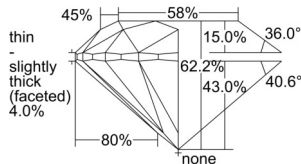

GIA®

FACSIMILE

GIA REPORT 2507238836

Verify this report at GIA.edu

GIA NATURAL DIAMOND DOSSIER®

August 21, 2024
GIA Report Number 2507238836
Shape and Cutting Style ..... Round Brilliant
Measurements ..... 4.66 - 4.70 x 2.91 mm

GRADING RESULTS

Carat Weight ..... 0.40 carat
Color Grade ..... F
Clarity Grade SI2
Cut Grade ..... Excellent

ADDITIONAL GRADING INFORMATION

Polish ..... Excellent
Symmetry ..... Excellent
Fluorescence ..... None
Clarity Characteristics ..... Crystal, Cloud
Inscription(s): GIA 2507238836

PROPORTIONS

Profile to actual proportions

GRADING SCALES

GIA COLOR SCALE

COLORESS	D
	E
	F
	G
	H
	I
	J
NEAR COLORESS	K
	L
FAIN	M
	N
	O
	P
VERY LIGHT	Q
	R
	S
	T
	U
	V
	W
	X
	Y
LIGHT	Z

GIA CLARITY SCALE

VERY VERY SLIGHTLY INCLUDED	FLAWLESS
	INTERNALLY FLAWLESS
VERY SLIGHTLY INCLUDED	VVS₁
	VVS₂
SLIGHTLY INCLUDED	VS₁
	VS₂
INCLUDED	SI₁
	SI₂
	I₁
	I₂
	I₃

GIA CUT SCALE

EXCELLENT
VERY GOOD
GOOD
FAIR
POOR