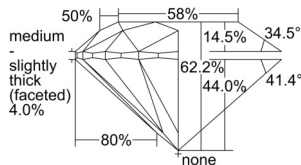

GIA®

FACSIMILE

GIA REPORT 2507238941

Verify this report at GIA.edu

GIA NATURAL DIAMOND DOSSIER®

August 20, 2024
GIA Report Number 2507238941
Shape and Cutting Style ..... Round Brilliant
Measurements ..... 4.26 - 4.29 x 2.66 mm

GRADING RESULTS

Carat Weight ..... 0.30 carat
Color Grade ..... E
Clarity Grade VS2
Cut Grade ..... Excellent

ADDITIONAL GRADING INFORMATION

Polish ..... Excellent
Symmetry ..... Excellent
Fluorescence ..... None
Clarity Characteristics ..... Cloud
Inscription(s): GIA 2507238941

PROPORTIONS

Profile to actual proportions

GRADING SCALES

GIA COLOR SCALE	GIA CLARITY SCALE	GIA CUT SCALE	
D	FLAWLESS	EXCELLENT	
E	INTERNALLY FLAWLESS		
F		VVS₁	VERY GOOD
G	VVS₂		
H	VS₁	GOOD	
I	VS₂		
J	SI₁	FAIR	
K	SI₂		
L	I₁	POOR	
M	I₂		
N	I₃		
O			
P			
Q			
R			
S			
T			
U			
V			
W			
X			
Y			
Z