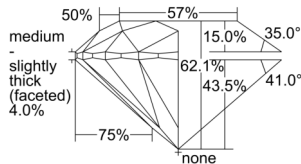

GIA®

FACSIMILE

GIA REPORT 2507239297

Verify this report at GIA.edu

GIA NATURAL DIAMOND DOSSIER®

August 21, 2024
GIA Report Number 2507239297
Shape and Cutting Style ..... Round Brilliant
Measurements ..... 5.15 - 5.18 x 3.21 mm

GRADING RESULTS

Carat Weight ..... 0.53 carat
Color Grade ..... G
Clarity Grade VS1
Cut Grade ..... Excellent

ADDITIONAL GRADING INFORMATION

Polish ..... Excellent
Symmetry ..... Excellent
Fluorescence ..... None
Clarity Characteristics ..... Cloud, Pinpoint
Inscription(s): GIA 2507239297

PROPORTIONS

Profile to actual proportions

GRADING SCALES

GIA COLOR SCALE	GIA CLARITY SCALE	GIA CUT SCALE	
D	FLAWLESS	EXCELLENT	
E	INTERNALLY FLAWLESS		
F		VVS₁	VERY GOOD
G	VVS₂		
H	VS₁	GOOD	
I	VS₂		
J	SI₁	FAIR	
K	SI₂		
L	I₁	POOR	
M	I₂		
N	I₃		
O			
P			
Q			
R			
S			
T			
U			
V			
W			
X			
Y			
Z