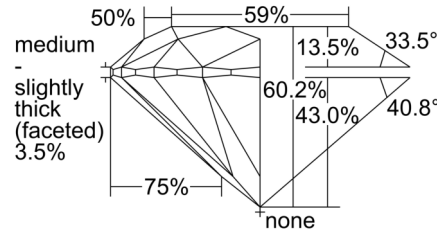

GIA REPORT
2507241156

Verify this report at GIA.edu

FACSIMILE

This is a digital representation of the original GIA Report. This representation might not be accepted in lieu of the original GIA Report in certain circumstances. The original GIA Report includes certain security features which are not reproducible on this facsimile.

GIA NATURAL DIAMOND GRADING REPORT

September 02, 2024
GIA Report Number 2507241156
Shape and Cutting Style ..... Round Brilliant
Measurements ..... 5.74 - 5.77 x 3.46 mm

GRADING RESULTS

Carat Weight ..... 0.70 carat
Color Grade ..... D
Clarity Grade ..... Flawless
Cut Grade ..... Excellent

ADDITIONAL GRADING INFORMATION

Polish ..... Excellent
Symmetry ..... Excellent
Fluorescence ..... None
Inscription(s): GIA 2507241156

PROPORTIONS

Profile to actual proportions