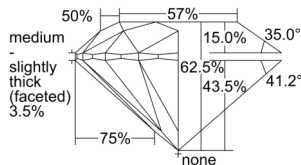

GIA®

FACSIMILE

GIA REPORT 2507241298

Verify this report at GIA.edu

GIA NATURAL DIAMOND DOSSIER®

August 22, 2024
GIA Report Number 2507241298
Shape and Cutting Style ..... Round Brilliant
Measurements ..... 4.85 - 4.87 x 3.04 mm

GRADING RESULTS

Carat Weight ..... 0.44 carat
Color Grade ..... F
Clarity Grade VS1
Cut Grade ..... Excellent

ADDITIONAL GRADING INFORMATION

Polish ..... Excellent
Symmetry ..... Excellent
Fluorescence ..... None
Clarity Characteristics ..... Crystal
Inscription(s): GIA 2507241298

PROPORTIONS

Profile to actual proportions

GRADING SCALES

GIA COLOR SCALE	GIA CLARITY SCALE	GIA CUT SCALE
D	FLAWLESS	EXCELLENT
E	INTERNALLY FLAWLESS	
F	VVS₁	VERY GOOD
G		
H	VS₁	GOOD
I		
J	VS₂	FAIR
K		
L	SI₁	POOR
M		
N	I₁	
O		
P	I₂	
Q		
R	I₃	
S		
T		
U		
V		
W		
X		
Y		
Z