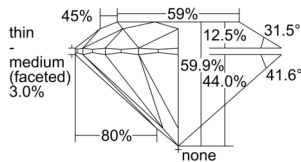

GIA®

FACSIMILE

GIA REPORT 2507242076

Verify this report at GIA.edu

GIA NATURAL DIAMOND DOSSIER®

August 21, 2024
GIA Report Number 2507242076
Shape and Cutting Style ..... Round Brilliant
Measurements ..... 4.84 - 4.86 x 2.91 mm

GRADING RESULTS

Carat Weight ..... 0.41 carat
Color Grade ..... H
Clarity Grade VVS2
Cut Grade ..... Excellent

ADDITIONAL GRADING INFORMATION

Polish ..... Excellent
Symmetry ..... Excellent
Fluorescence ..... Strong Blue
Clarity Characteristics ..... Pinpoint
Inscription(s): GIA 2507242076

PROPORTIONS

Profile to actual proportions

GRADING SCALES

GIA COLOR SCALE	GIA CLARITY SCALE	GIA CUT SCALE	
D	FLAWLESS	EXCELLENT	
E	INTERNALLY FLAWLESS		
F		VVS₁	VERY GOOD
G	VVS₂		
H	VS₁	GOOD	
I	VS₂		
J	SI₁	FAIR	
K	SI₂		
L	I₁	POOR	
M			
N	I₂		
O			
P	I₃		
Q			
R			
S			
T			
U			
V			
W			
X			
Y			
Z