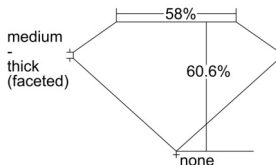

GIA®

FACSIMILE

GIA REPORT 2507245579

Verify this report at GIA.edu

GIA NATURAL DIAMOND DOSSIER®

August 22, 2024
GIA Report Number 2507245579
Shape and Cutting Style ..... Pear Brilliant
Measurements ..... 8.59 x 5.32 x 3.22 mm

GRADING RESULTS

Carat Weight ..... 0.90 carat
Color Grade ..... F
Clarity Grade VVS1

ADDITIONAL GRADING INFORMATION

Polish ..... Excellent
Symmetry ..... Excellent
Fluorescence ..... None
Clarity Characteristics ..... Pinpoint, Cloud
Inscription(s): GIA 2507245579

PROPORTIONS

Profile not to actual proportions

GRADING SCALES

GIA COLOR SCALE		GIA CLARITY SCALE			
COLORLESS	D	VERY VERY SLIGHTLY INCLUDED	FLAWLESS		
	E		INTERNALLY FLAWLESS		
	F	VERY SLIGHTLY INCLUDED	VVS₁		
	G		VVS₂		
	H		VS₁		
	NEAR COLORLESS	I	SLIGHTLY INCLUDED	VS₂	
		J		SI₁	
		FAINT	K	INCLUDED	SI₂
			L		I₁
			M		I₂
VERT LIGHT	N	LIGHT	I₃		
	O				
	P				
	Q				
	R