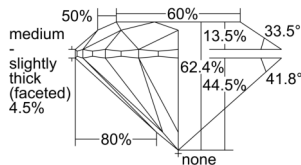

GIA®

FACSIMILE

GIA REPORT 2507249785

Verify this report at GIA.edu

GIA NATURAL DIAMOND DOSSIER®

August 21, 2024
GIA Report Number 2507249785
Shape and Cutting Style ..... Round Brilliant
Measurements ..... 4.25 - 4.29 x 2.67 mm

GRADING RESULTS

Carat Weight ..... 0.30 carat
Color Grade ..... G
Clarity Grade VS2
Cut Grade ..... Excellent

ADDITIONAL GRADING INFORMATION

Polish ..... Excellent
Symmetry ..... Excellent
Fluorescence ..... Faint
Clarity Characteristics ..... Crystal
Inscription(s): GIA 2507249785

PROPORTIONS

Profile to actual proportions

GRADING SCALES

GIA COLOR SCALE	GIA CLARITY SCALE	GIA CUT SCALE	
D	FLAWLESS	EXCELLENT	
E	INTERNALLY FLAWLESS		
F		VVS₁	VERY GOOD
G	VVS₂		
H	VS₁	GOOD	
I	VS₂		
J	SI₁	FAIR	
K	SI₂		
L	I₁	POOR	
M	I₂		
N	I₃		
O			
P			
Q			
R			
S			
T			
U			
V			
W			
X			
Y			
Z