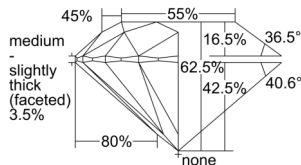

GIA®

FACSIMILE

GIA REPORT 2507250456

Verify this report at GIA.edu

GIA NATURAL DIAMOND DOSSIER®

August 22, 2024
GIA Report Number 2507250456
Shape and Cutting Style ..... Round Brilliant
Measurements ..... 4.45 - 4.47 x 2.79 mm

GRADING RESULTS

Carat Weight ..... 0.34 carat
Color Grade ..... F
Clarity Grade S11
Cut Grade ..... Excellent

ADDITIONAL GRADING INFORMATION

Polish ..... Excellent
Symmetry ..... Excellent
Fluorescence ..... Faint
Clarity Characteristics ..... Crystal
Inscription(s): GIA 2507250456

PROPORTIONS

Profile to actual proportions