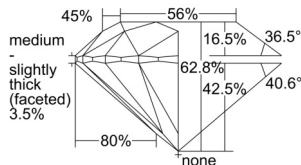

GIA®

FACSIMILE

GIA REPORT 2507251659

Verify this report at GIA.edu

GIA NATURAL DIAMOND DOSSIER®

August 22, 2024
GIA Report Number 2507251659
Shape and Cutting Style ..... Round Brilliant
Measurements ..... 5.36 - 5.39 x 3.38 mm

GRADING RESULTS

Carat Weight ..... 0.60 carat
Color Grade ..... F
Clarity Grade VVS1
Cut Grade ..... Excellent

ADDITIONAL GRADING INFORMATION

Polish ..... Excellent
Symmetry ..... Excellent
Fluorescence ..... None
Clarity Characteristics ..... Pinpoint
Inscription(s): GIA 2507251659

PROPORTIONS

Profile to actual proportions