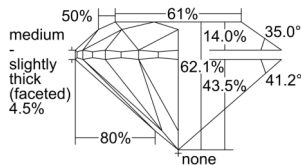

GIA®

FACSIMILE

GIA REPORT 2507251774

Verify this report at GIA.edu

GIA NATURAL DIAMOND DOSSIER®

August 27, 2024
GIA Report Number 2507251774
Shape and Cutting Style ..... Round Brilliant
Measurements ..... 5.01 - 5.05 x 3.13 mm

GRADING RESULTS

Carat Weight ..... 0.50 carat
Color Grade ..... H
Clarity Grade VS1
Cut Grade ..... Excellent

ADDITIONAL GRADING INFORMATION

Polish ..... Excellent
Symmetry ..... Very Good
Fluorescence ..... None
Clarity Characteristics..... Cloud, Pinpoint, Indented Natural
Inscription(s): GIA 2507251774

PROPORTIONS

Profile to actual proportions

GRADING SCALES

GIA COLOR SCALE	GIA CLARITY SCALE	GIA CUT SCALE	
D	FLAWLESS	EXCELLENT	
E	INTERNALLY FLAWLESS		
F		VVS₁	VERY GOOD
G	VVS₂		
H	VS₁	GOOD	
I	VS₂		
J	SI₁	FAIR	
K	SI₂		
L	I₁	POOR	
M	I₂		
N	I₃		
O			
P			
Q			
R			
S			
T			
U			
V			
W			
X			
Y			
Z