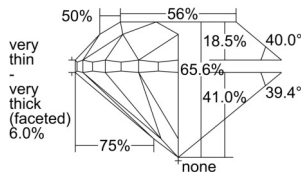

GIA®

FACSIMILE

GIA REPORT 2507252776

Verify this report at GIA.edu

GIA NATURAL DIAMOND DOSSIER®

August 22, 2024
GIA Report Number 2507252776
Shape and Cutting Style ..... Round Brilliant
Measurements ..... 4.85 - 4.88 x 3.19 mm

GRADING RESULTS

Carat Weight ..... 0.50 carat
Color Grade ..... F
Clarity Grade VS1
Cut Grade ..... Good

ADDITIONAL GRADING INFORMATION

Polish ..... Excellent
Symmetry ..... Very Good
Fluorescence ..... None
Clarity Characteristics..Cloud, Indented Natural, Needle, Pinpoint
Inscription(s): GIA 2507252776

PROPORTIONS

Profile to actual proportions

GRADING SCALES

GIA COLOR SCALE

COLORLESS	D
	E
	F
	G
	H
	I
	J
NEAR COLORLESS	K
	L
Faint	M
	N
	O
	P
Very Light	Q
	R
	S
	T
	U
	V
Light	W
	X
	Y
	Z

GIA CLARITY SCALE

FLAWLESS	VERY VERY SLIGHTLY INCLUDED	VVS₁	VVS₂	VS₁	VS₂	SLIGHTLY INCLUDED	SI₁	SI₂	I₁	I₂	I₃	
												VERY SLIGHTLY INCLUDED

GIA CUT SCALE

EXCELLENT
VERY GOOD
GOOD
FAIR
POOR