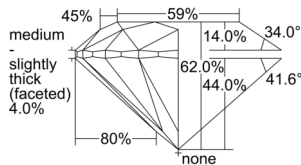

GIA®

FACSIMILE

GIA REPORT 2507255218

Verify this report at GIA.edu

GIA NATURAL DIAMOND DOSSIER®

August 23, 2024
GIA Report Number 2507255218
Shape and Cutting Style ..... Round Brilliant
Measurements ..... 5.19 - 5.22 x 3.23 mm

GRADING RESULTS

Carat Weight ..... 0.54 carat
Color Grade ..... E
Clarity Grade VS1
Cut Grade ..... Excellent

ADDITIONAL GRADING INFORMATION

Polish ..... Excellent
Symmetry ..... Excellent
Fluorescence ..... None
Clarity Characteristics ..... Cloud
Inscription(s): GIA 2507255218

PROPORTIONS

Profile to actual proportions

GRADING SCALES

GIA COLOR SCALE	GIA CLARITY SCALE	GIA CUT SCALE	
D	FLAWLESS	EXCELLENT	
E	INTERNALLY FLAWLESS		
F		VVS₁	VERY GOOD
G	VVS₂		
H	VS₁	GOOD	
I	VS₂		
J	SI₁	FAIR	
K	SI₂		
L	I₁	POOR	
M	I₂		
N	I₃		
O			
P			
Q			
R			
S			
T			
U			
V			
W			
X			
Y			
Z