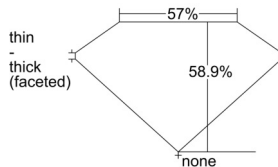

GIA®

FACSIMILE

GIA REPORT 2507255713

Verify this report at GIA.edu

GIA NATURAL DIAMOND DOSSIER®

August 22, 2024
GIA Report Number 2507255713
Shape and Cutting Style ..... Heart Brilliant
Measurements ..... 5.81 x 6.81 x 4.01 mm

GRADING RESULTS

Carat Weight ..... 0.90 carat
Color Grade ..... G
Clarity Grade VVS1

ADDITIONAL GRADING INFORMATION

Polish ..... Excellent
Symmetry ..... Very Good
Fluorescence ..... None
Clarity Characteristics ..... Feather
Inscription(s): GIA 2507255713

PROPORTIONS

Profile not to actual proportions

GRADING SCALES

GIA COLOR SCALE		GIA CLARITY SCALE	
COLORLESS	D	VERY VERY SLIGHTLY INCLUDED	FLAWLESS
	E		INTERNALLY FLAWLESS
	F		VVS₁
	G		VVS₂
	H		VS₁
	I		VS₂
	J		SI₁
	K		SI₂
	L		I₁
	M		I₂
NEAR COLORLESS	N	SLIGHTLY INCLUDED	I₃
	O		
	P		
	Q		
FAINT	R		
	S		
	T		
	U		
VERT LIGHT	V		
	W		
	X		
	Y		
LIGHT	Z