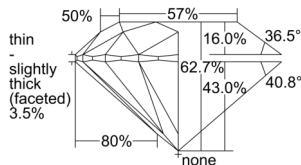

GIA®

FACSIMILE

GIA REPORT 2507255954

Verify this report at GIA.edu

GIA NATURAL DIAMOND DOSSIER®

August 28, 2024
GIA Report Number 2507255954
Shape and Cutting Style ..... Round Brilliant
Measurements ..... 5.04 - 5.07 x 3.17 mm

GRADING RESULTS

Carat Weight ..... 0.50 carat
Color Grade ..... E
Clarity Grade SI2
Cut Grade ..... Excellent

ADDITIONAL GRADING INFORMATION

Polish ..... Excellent
Symmetry ..... Excellent
Fluorescence ..... None
Clarity Characteristics ..... Cloud
Inscription(s): GIA 2507255954

PROPORTIONS

Profile to actual proportions