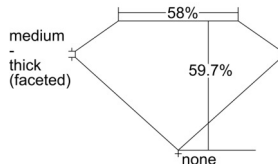

GIA®

FACSIMILE

GIA REPORT 2507257482

Verify this report at GIA.edu

GIA NATURAL DIAMOND DOSSIER®

August 28, 2024
GIA Report Number 2507257482
Shape and Cutting Style ..... Heart Brilliant
Measurements ..... 5.19 x 5.93 x 3.54 mm

GRADING RESULTS

Carat Weight ..... 0.61 carat
Color Grade ..... H
Clarity Grade VVS2

ADDITIONAL GRADING INFORMATION

Polish ..... Excellent
Symmetry ..... Excellent
Fluorescence ..... None
Clarity Characteristics ..... Cloud
Inscription(s): GIA 2507257482

PROPORTIONS

Profile not to actual proportions

GRADING SCALES

GIA COLOR SCALE		GIA CLARITY SCALE			
COLORLESS	D	VERY VERY SLIGHTLY INCLUDED	FLAWLESS		
	E		INTERNALLY FLAWLESS		
	F	VERY SLIGHTLY INCLUDED	VVS₁		
	G		VVS₂		
	H		VS₁		
	NEAR COLORLESS	I	SLIGHTLY INCLUDED	VS₂	
		J		SI₁	
		FAINT	K	INCLUDED	SI₂
			L		I₁
			M		I₂
VERTICALLY LIGHT	N	LIGHT	I₃		
	O				
	P				
	Q				
	R