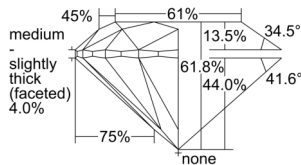

GIA®

FACSIMILE

GIA REPORT 2507260014

Verify this report at GIA.edu

GIA NATURAL DIAMOND DOSSIER®

August 23, 2024
GIA Report Number 2507260014
Shape and Cutting Style ..... Round Brilliant
Measurements ..... 5.10 - 5.13 x 3.16 mm

GRADING RESULTS

Carat Weight ..... 0.51 carat
Color Grade ..... E
Clarity Grade VS1
Cut Grade ..... Excellent

ADDITIONAL GRADING INFORMATION

Polish ..... Excellent
Symmetry ..... Excellent
Fluorescence ..... None
Clarity Characteristics ..... Cloud, Needle, Pinpoint
Inscription(s): GIA 2507260014

PROPORTIONS

Profile to actual proportions