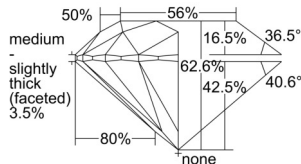

GIA®

FACSIMILE

GIA REPORT 2507261783

Verify this report at GIA.edu

GIA NATURAL DIAMOND DOSSIER®

August 23, 2024
GIA Report Number 2507261783
Shape and Cutting Style ..... Round Brilliant
Measurements ..... 4.30 - 4.32 x 2.70 mm

GRADING RESULTS

Carat Weight ..... 0.31 carat
Color Grade ..... E
Clarity Grade S11
Cut Grade ..... Excellent

ADDITIONAL GRADING INFORMATION

Polish ..... Excellent
Symmetry ..... Excellent
Fluorescence ..... None
Clarity Characteristics..... Crystal, Cloud, Feather
Inscription(s): GIA 2507261783

PROPORTIONS

Profile to actual proportions

GRADING SCALES

GIA COLOR SCALE	GIA CLARITY SCALE	GIA CUT SCALE	
D	FLAWLESS	EXCELLENT	
E	INTERNALLY FLAWLESS		
F		VVS₁	VERY GOOD
G	VVS₂		
H	VS₁	GOOD	
I	VS₂		
J	S1₁	FAIR	
K	S1₂		
L	I₁	POOR	
M	I₂		
N	I₃		
O			
P			
Q			
R			
S			
T			
U			
V			
W			
X			
Y			
Z