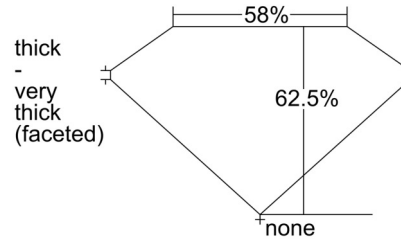

PROPORTIONS

Profile not to actual proportions