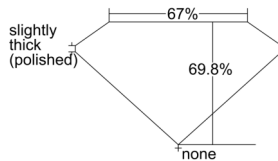

GIA®

FACSIMILE

GIA REPORT 2507263848

Verify this report at GIA.edu

GIA NATURAL DIAMOND DOSSIER®

August 28, 2024
GIA Report Number 2507263848
Shape and Cutting Style ..... **Cut-Cornered Rectangular Modified Brilliant**
Measurements ..... 5.27 x 3.91 x 2.73 mm

GRADING RESULTS

Carat Weight ..... 0.50 carat
Color Grade ..... D
Clarity Grade VS1

ADDITIONAL GRADING INFORMATION

Polish ..... Excellent
Symmetry ..... Very Good
Fluorescence ..... None
Clarity Characteristics..... Crystal, Pinpoint
Inscription(s): GIA 2507263848

PROPORTIONS

Profile not to actual proportions

GRADING SCALES

GIA COLOR SCALE		GIA CLARITY SCALE			
COLORLESS	D	VERY VERY SLIGHTLY INCLUDED	FLAWLESS		
	E		INTERNALLY FLAWLESS		
	F	VERY SLIGHTLY INCLUDED	VVS₁		
	G		VVS₂		
	H		VS₁		
	NEAR COLORLESS	I	SLIGHTLY INCLUDED	VS₂	
		J		SI₁	
		FAINT	K	INCLUDED	SI₂
			L		I₁
			M		I₂
VERT LIGHT	N	LIGHT	I₃		
	O				
	P				
	Q				
	R				
	S				
	T				
LIGHT	U				
	V				
	W				
	X				
Y					
Z